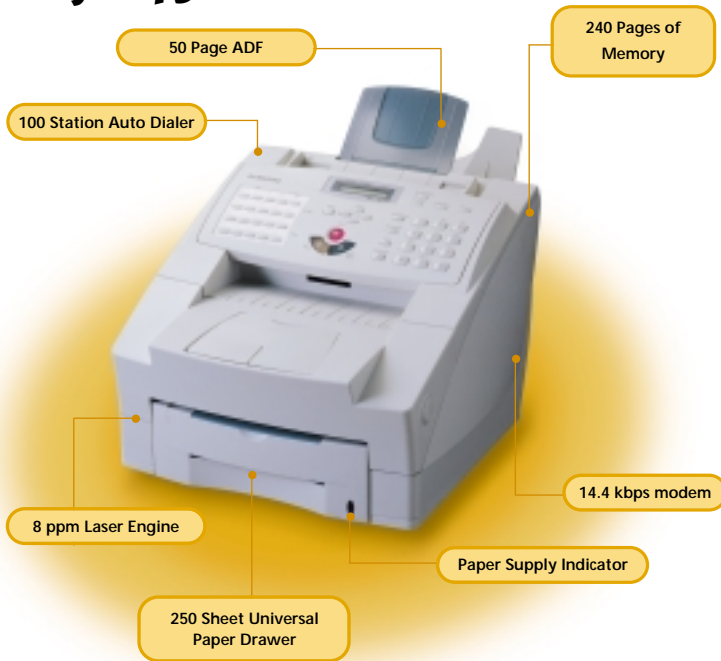

Msys 6750

■ SERVICE WITH A SMILE

How would you like to have your machine serviced without the disruption of having a service technician come out to your office?