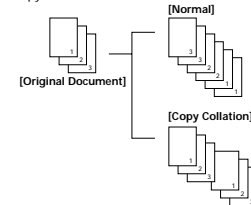

• Copy Zoom

• Copy Collation

■ SERVICE WITH A SMILE